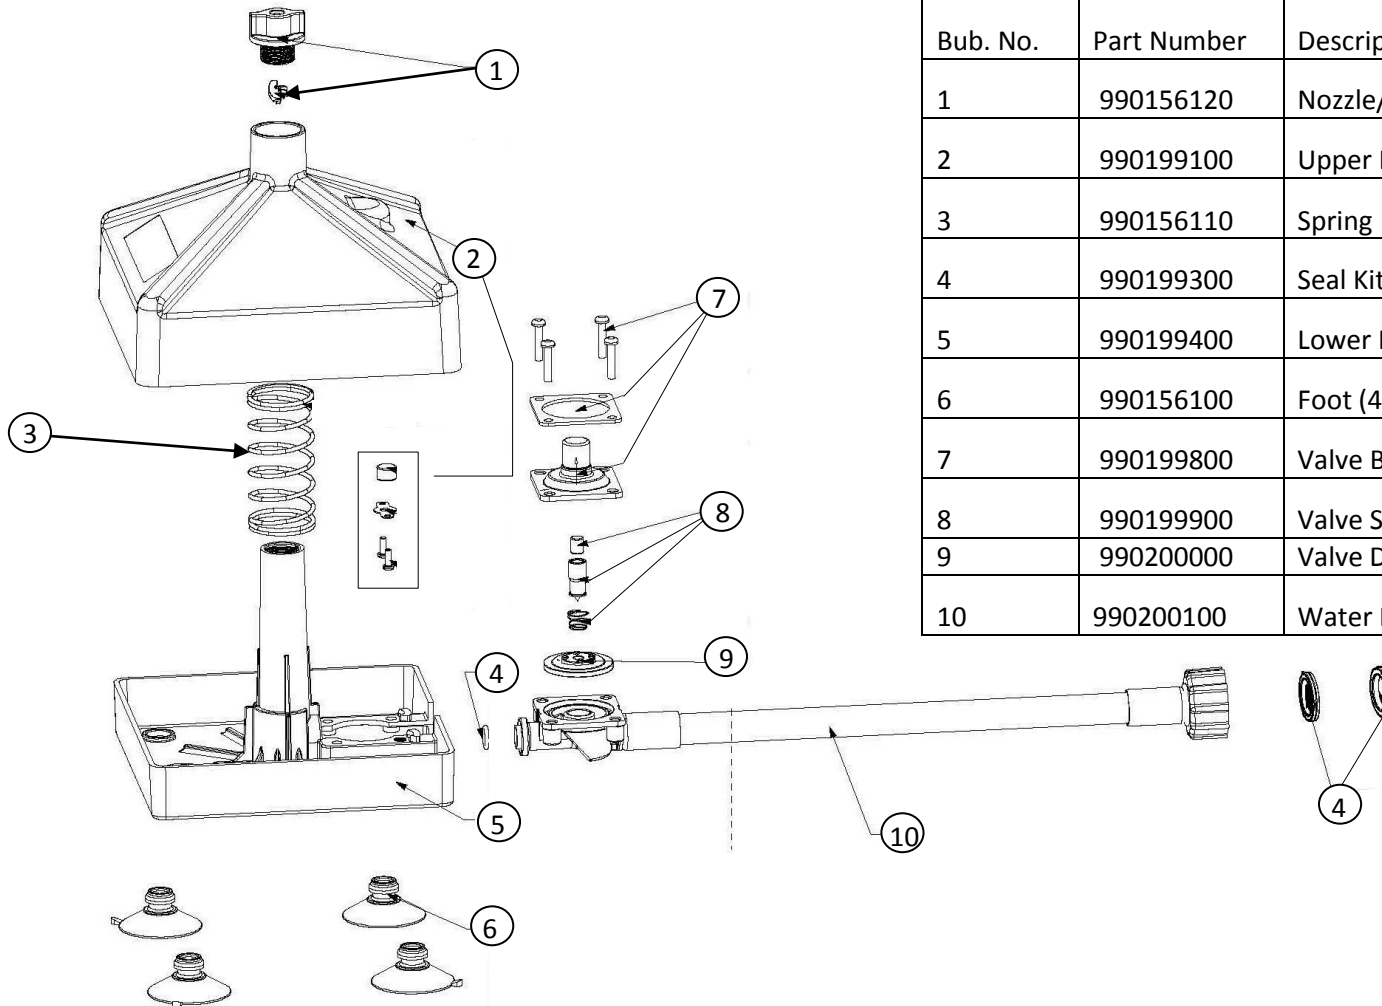

Bub. No.	Part Number	Description
1	990156120	Nozzle/Shunt
2	990199100	Upper Housing
3	990156110	Spring
4	990199300	Seal Kit
5	990199400	Lower Housing
6	990156100	Foot (4)
7	990199800	Valve Body
8	990199900	Valve Stem
9	990200000	Valve Disc
10	990200100	Water Pipe Assy.

 4421 Waterfront Drive Glen Allen, VA 23060	Revision Description:	Production Release.				
	Request Number:		Revision Date:	9/11/14	Approved by:	DOC5144
	Issue Code(s):		Page:	1 of 1	Document #:	540086400
					Rev:	A