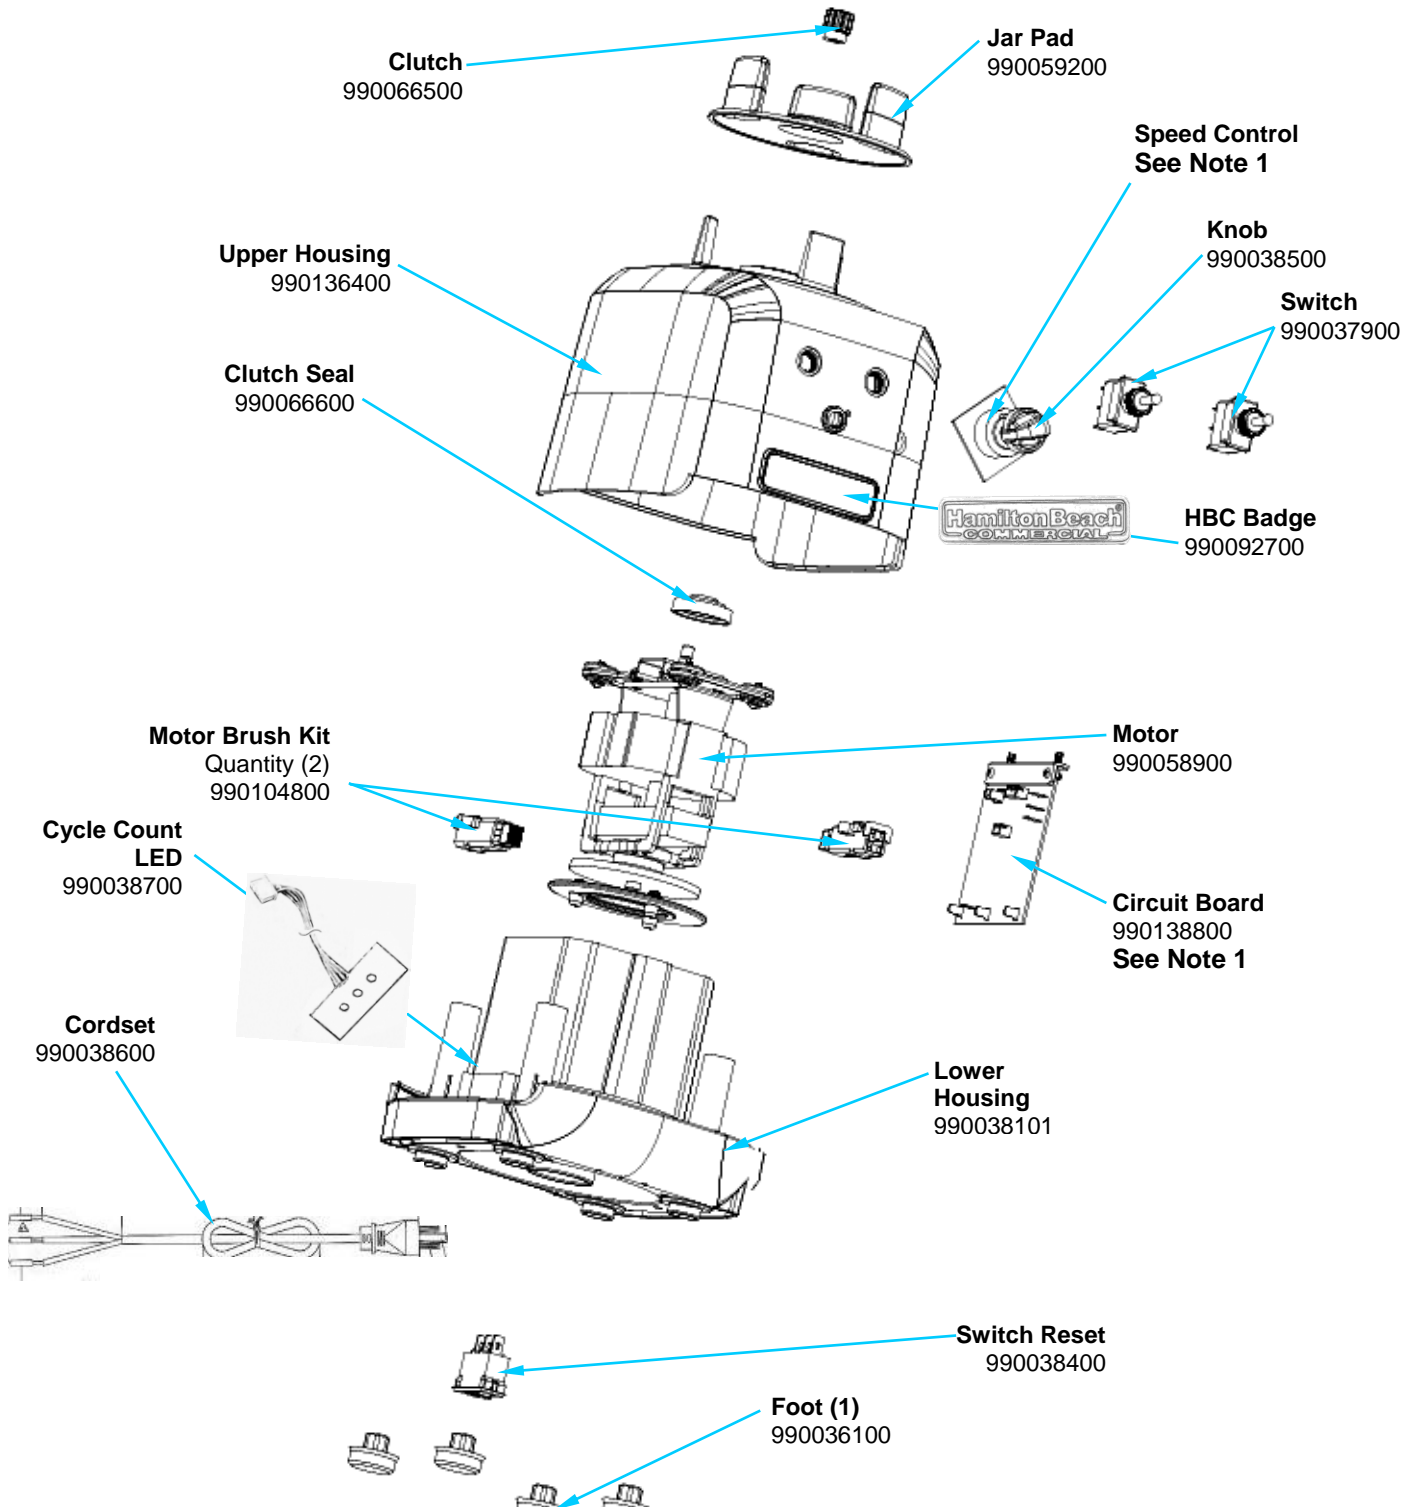

## Parts & Accessories Diagram Model HBF500S

**PROPRIETARY RIGHTS NOTICE** This document and all information contained within it is the property of Hamilton Beach Brands, Inc. (HBB). It is confidential and proprietary and has been provided to you for a limited purpose. It must be returned or destroyed upon request. Disclosure, reproduction or use of this document and any information contained within it, in full or in part, for any purpose is forbidden without the prior written consent of HBB. No photographs may be taken of any article fabricated or assembled from this document without the prior written consent of HBB.

**Note 1:** Part of 'Speed Control Assy.' #990150500

 Hamilton Beach 4421 Waterfront Drive Glen Allen, VA 23060	Revision Description:	Corrected Housing					
	Request Number:	DOC4297	Revision Date:	11/22/13	Approved by:	DOC4297	
	Issue Code(s):	L	Page:	1 of 3	Document #:	540021000	Rev:

## Parts & Accessories Diagram