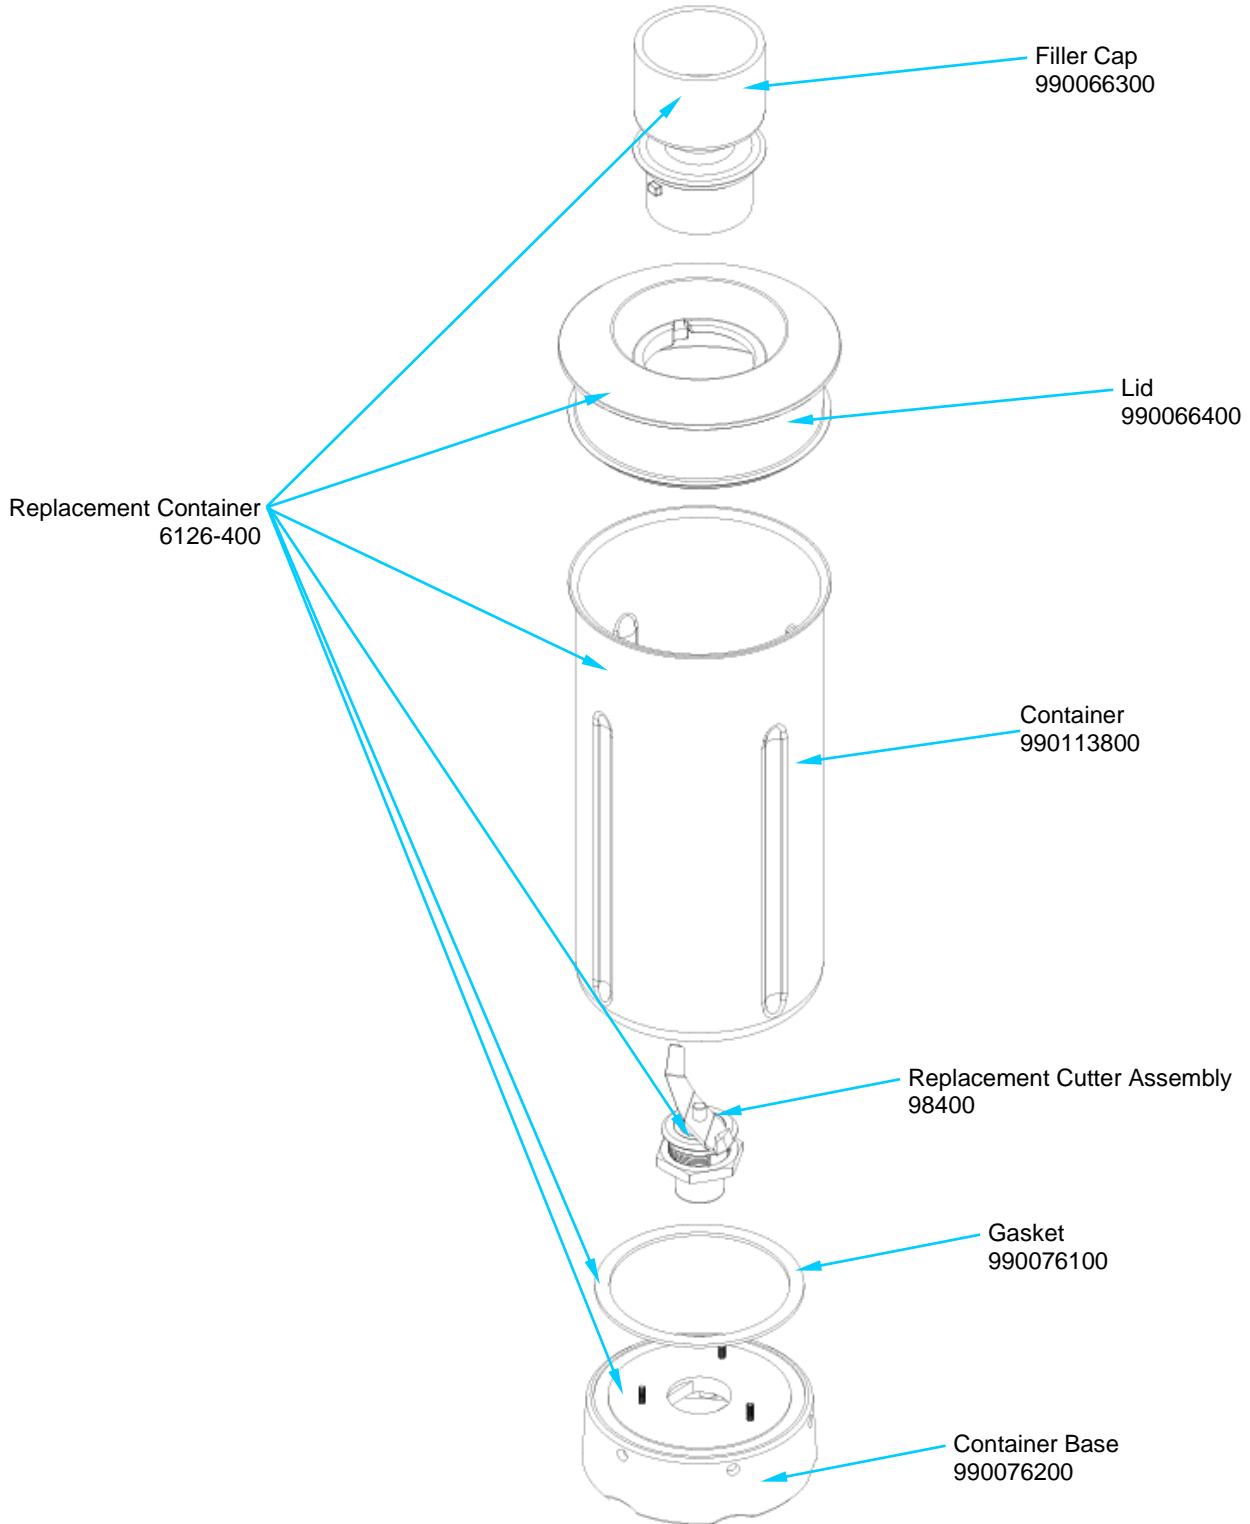

Parts & Accessories Diagram Model HBF500S

PROPRIETARY RIGHTS NOTICE This document and all information contained within it is the property of Hamilton Beach Brands, Inc. (HBB). It is confidential and proprietary and has been provided to you for a limited purpose. It must be returned or destroyed upon request. Disclosure, reproduction or use of this document and any information contained within it, in full or in part, for any purpose is forbidden without the prior written consent of HBB. No photographs may be taken of any article fabricated or assembled from this document without the prior written consent of HBB.

  4421 Waterfront Drive Glen Allen, VA 23060	Revision Description:		Corrected Housing					
	Request Number:	DOC4297	Revision Date:	11/22/13	Approved by:	DOC4297		
	Issue Code(s):	L	Page:	2 of 3	Document #:	540021000	Rev:	B