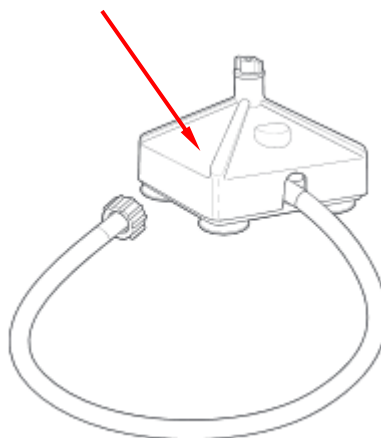

Replacement Parts Diagram

HBH450R

PROPRIETARY RIGHTS NOTICE This document and all information contained within it is the property of Hamilton Beach Brands, Inc. (HBB). It is confidential and proprietary and has been provided to you for a limited purpose. It must be returned or destroyed upon request. Disclosure, reproduction or use of this document and any information contained within it, in full or in part, for any purpose is forbidden without the prior written consent of HBB. No photographs may be taken of any article fabricated or assembled from this document without the prior written consent of HBB.

Accessories

Container Washer
BCR100

Hamilton Beach 4421 Waterfront Drive Glen Allen, VA 23060	Revision Description:		Production Release					
	Request Number:		Revision Date:	7/22/14	Approved by:	DOC4247		
	Issue Code(s):	CS, SP	Page:	2 of 2	Document #:	510032900	Rev:	A