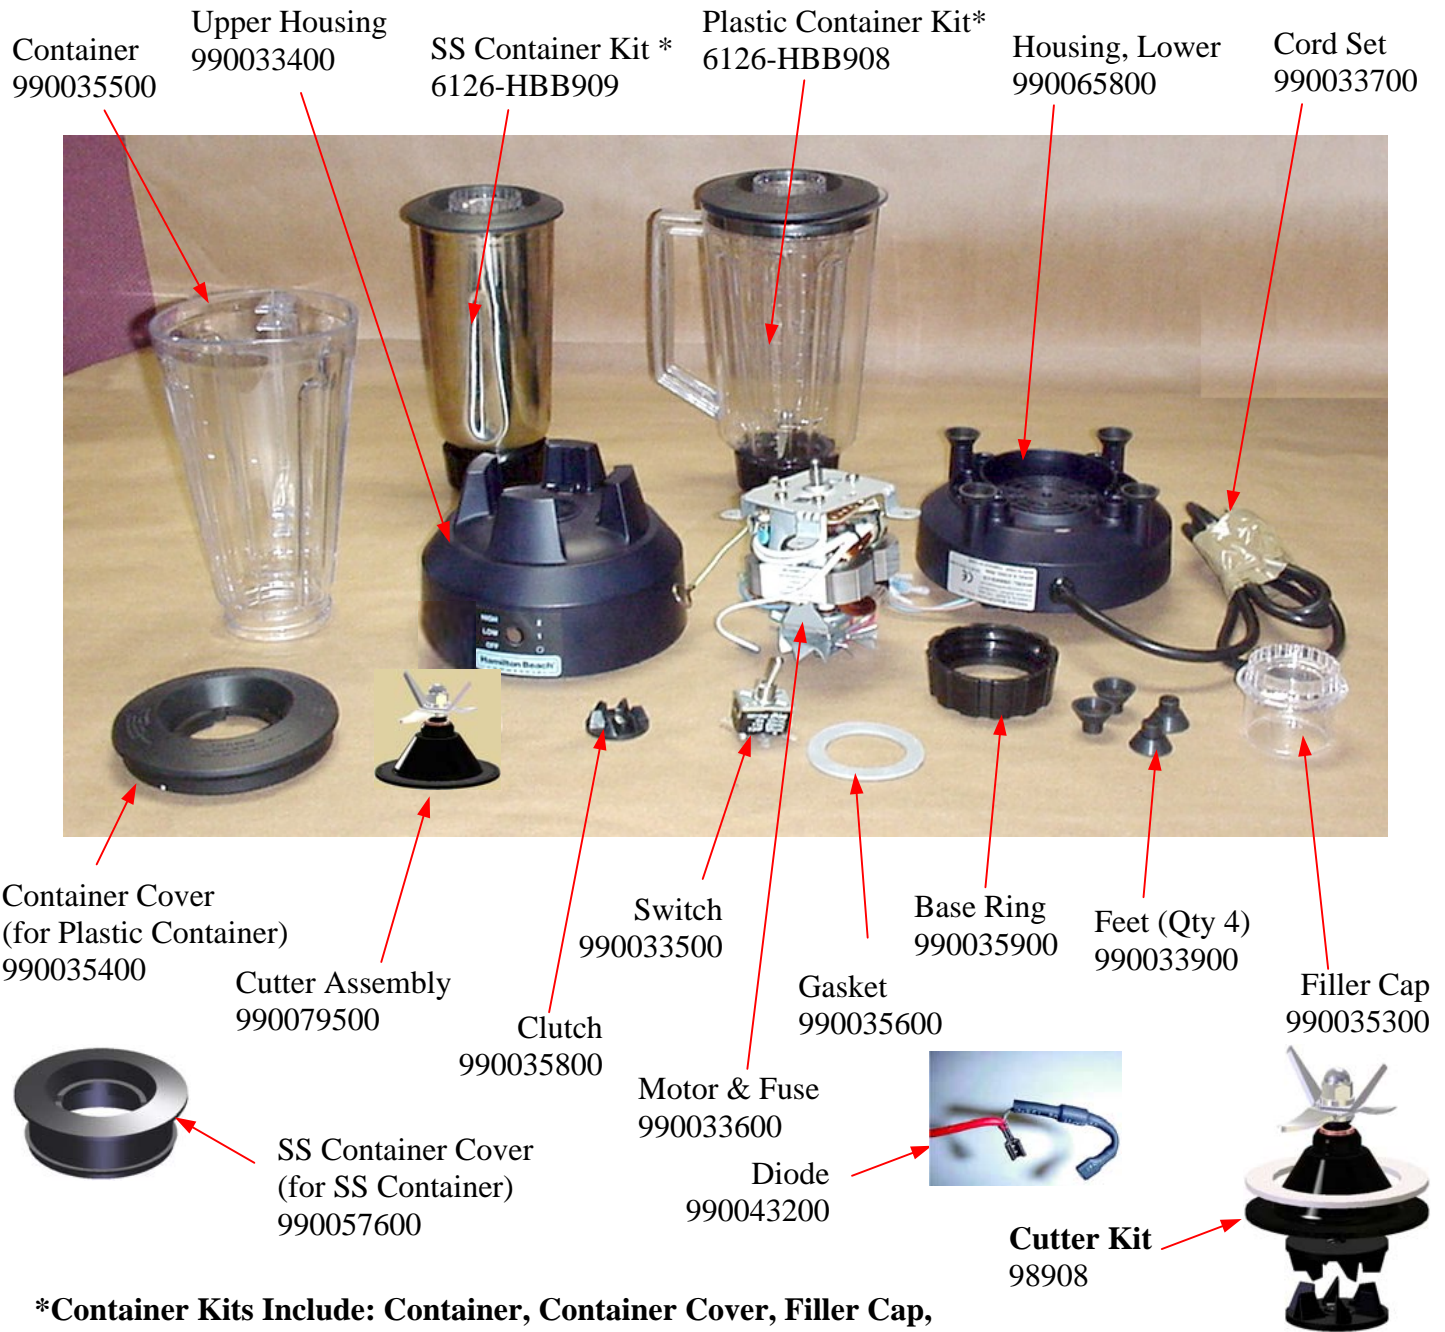

Replacement Parts Diagram

Model HBB908 Series E-G

PROPRIETARY RIGHTS NOTICE This document and all information contained within it is the property of Hamilton Beach Brands, Inc. (HBB). It is confidential and proprietary and has been provided to you for a limited purpose. It must be returned or destroyed upon request. Disclosure, reproduction or use of this document and any information contained within it, in full or in part, for any purpose is forbidden without the prior written consent of HBB. No photographs may be taken of any article fabricated or assembled from this document without the prior written consent of HBB.

***Container Kits Include: Container, Container Cover, Filler Cap, Cutter Assembly, Gasket, Base Ring, and Clutch.**

 4421 Waterfront Drive Glen Allen, VA 23060	Revision Description:		Updated Series Note					
	Request Number:	HQE-7945	Revision Date:	6/5/09	Approved by:			
	Issue Code(s):	CS, SP	Page:	1 of 1	Document #:	510019900	Rev:	C